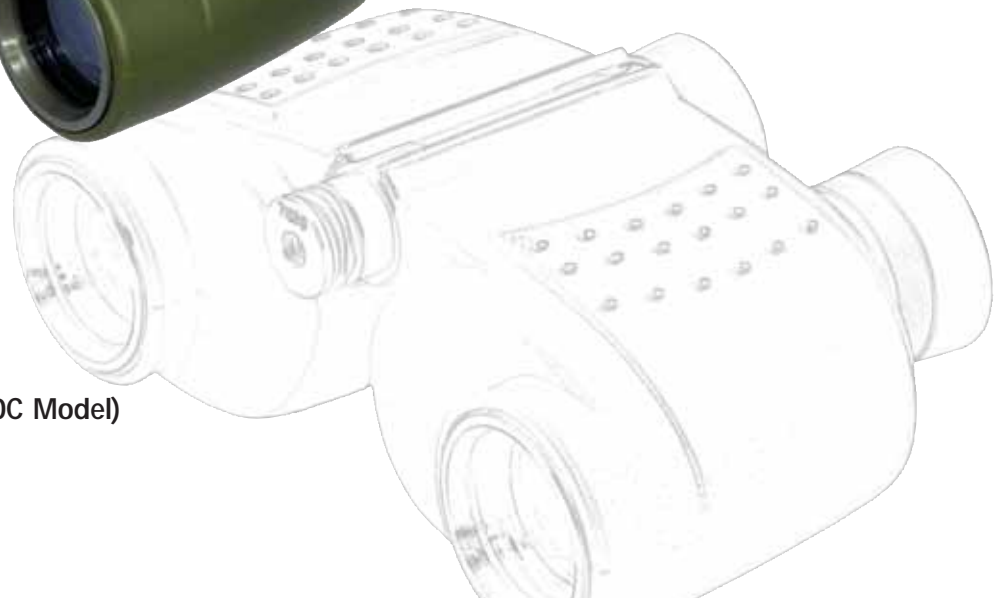

OMEGA SERIES

DAYTIME BINOCULARS

The **Omega Series** daytime binoculars are built from only the most exceptional quality glass to deliver a crisp and clear image. The glass features a special proprietary lens coating used in night vision technology to maximize light transmission for better performance in low light environments. The binoculars are built tough, to withstand the harshest environmental conditions, including marine environments. Each binocular is rubber armored, completely sealed against dust, sand, and water, and also filled with nitrogen to prevent fogging of internal lens surfaces. Covered by manufacturer's lifetime warranty.

AVAILABLE MODELS:

7x30, 8x36, 7x50, 7x50C

Best priced

- ❖ Waterproof
- ❖ Waterproof
- ❖ Rubber armored
- ❖ Nitrogen purged
- ❖ Rangefinding reticle
- ❖ Illuminated compass (7x50C Model)
- ❖ Tripod mountable

SPECIFICATIONS

Binocular System	7 x 30 / 8 x 36 / 7 x 50 / 7 x 50C
Magnification	7 x / 8x 7x / 7x
Field of View	141 / 123 / 132 / 132 m @ 1,000m
Objective Lens	30 / 36 / 50 / 50 mm
Eye Relief	16 / 22 mm
Weight	520 / 620 / 1,100 / 1,150 g