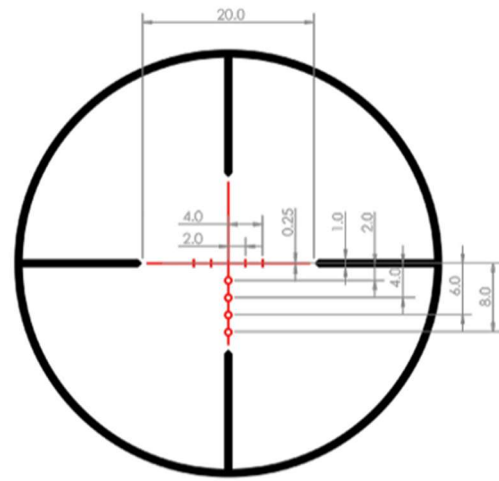

BD1

DP1 (MOA) Reticle

The duplex style pattern (DP1) offers four thick crosshairs that gradually reduce to a thinner crosshair at the center. This allows for quick target framing and precision shots.

BD1 (MOA) Reticle

The Ballistic Drop reticle (BD1) provides the same advantages as the DP1 but provides (4) ballistic holdover circles making it an ultra-versatile mid-range reticle. The circles provide a 2, 4, 6, and 8 MOA holdover.