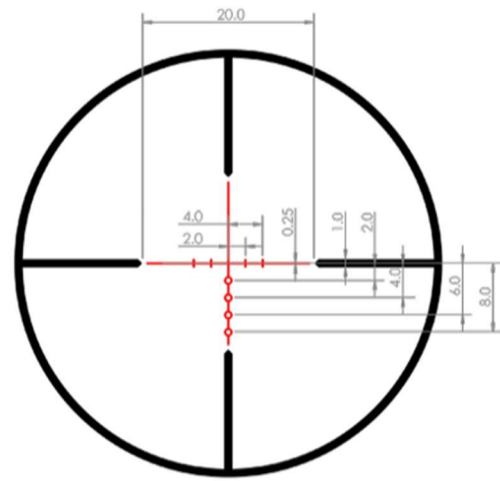

BD1

DP1 (MOA) Reticle

The duplex style pattern (DP1) offers four thick crosshairs that gradually reduce to a thinner crosshair at the center. This allows for quick target framing and precision shots.

BD1 (MOA) Reticle

The Ballistic Drop reticle (BD1) provides the same advantages as the DP1 but provides (4) ballistic holdover circles making it an ultra-versatile mid-range reticle. The circles provide a 2, 4, 6, and 8 MOA holdover.