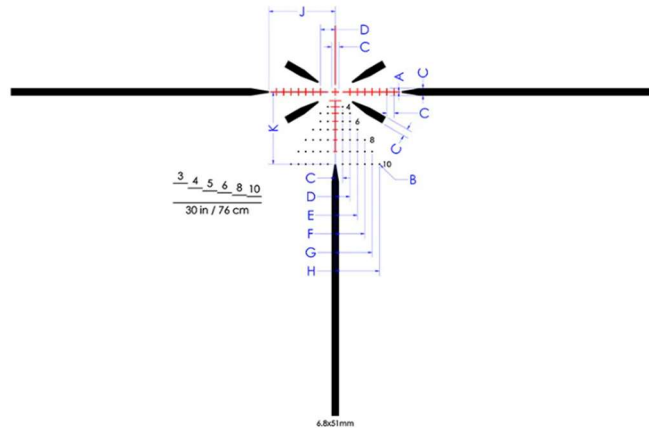

Specifications:

MAGNIFICATION	1X – 6x
FOCAL PLANE	First
OBJECTIVE DIAMETER	24 mm
TUBE DIAMETER	30 mm
EYEPIECE DIAMETER	46 mm
EYE RELIEF	90 mm nominal
FIELD OF VIEW @ 1x	22° or 38.8m @ 100m
FIELD OF VIEW @ 6x	3.7° or 6.5m @ 100m
DIOPTER RANGE	-3 TO +3
EXIT PUPIL @ 1x	9.5 mm
EXIT PUPIL @ 6x	4.0 mm
RE-ZERO MECHANISM	Finger adjustable
INTERNAL ADJUSTMENT RANGE: ELEVATION	35mrad (120 MoA)
INTERNAL ADJUSTMENT RANGE: WINDAGE	35mrad (120 MoA)
ADJUSTMENT RESOLUTION	0.1mrad
ADJUSTMENT DIRECTION	Counter-clockwise up, counter-clockwise right
FIXED FOCUS RANGE	110 m
CROSSHAIR ILLUMINATION	LED, red, 10 settings
BATTERY TYPE	CR 2032 3v lithium
WATERPROOF	2 hour @ 3 meters
SHOCKPROOF	1000g's @ 10,000 cycles
STORAGE TEMPERATURE	-51°C to +85°C
OPERATING TEMPERATURE	-40°C to +65°C
LENGTH	256 mm
WIDTH	67 mm
HIGHT	53 mm
WEIGHT	510 g

SAI
OPTICS

CX9002

.308WIN / 7.62

Units	A	B	C	D	E	F	G	H	J	K	L
mrad	0.125	0.2	1	2	2.64	3	4	4.57	8.51	9	13.73
in/100yd	0.45	0.72	3.6	7.2	9.5	10.8	14.4	16.45	32.4	49.43	
cm/100m	1.25	2	10	20	26.4	30	40	45.7	85.1	90	137.3

SAI
OPTICS

CX9003

6.8x51mm

Units	A	B	C	D	E	F	G	H	J	K
mrad	0.125	0.2	1	2	3	4	5	6	9	9.8
in/100yd	0.45	0.72	3.6	7.2	10.8	14.4	18	21.6	32.4	35.28
cm/100m	1.25	2	10	20	30	40	50	60	90	98