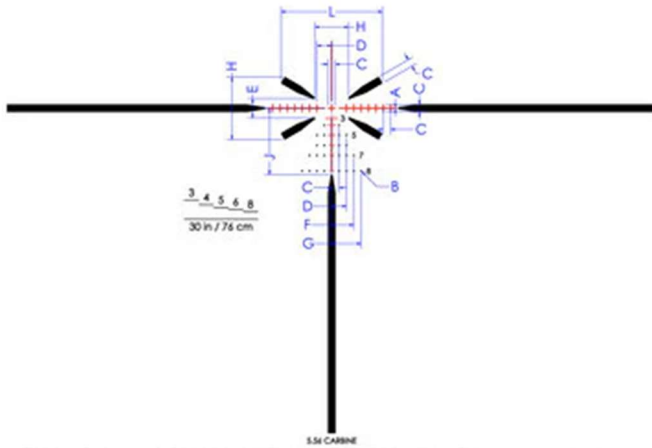

SAI Optics
SAI6 1-6x24 FFP Coyote Brown
Tactical Riflescope

Reticle:

SAI
OPTICS

CX9001

5.56 Carbine

Units	A	B	C	D	E	F	G	H	J	K	L
mrad	0.125	0.2	1	2	2.64	3	4	4.57	8.51	9	13.73
in/100yd	0.45	0.72	3.6	7.2	9.5	10.8	14.4	16.45	32.4	49.43	
cm/100m	1.25	2	10	20	26.4	30	40	45.7	85.1	90	137.3

SAI
OPTICS

CX9002

.308WIN / 7.62