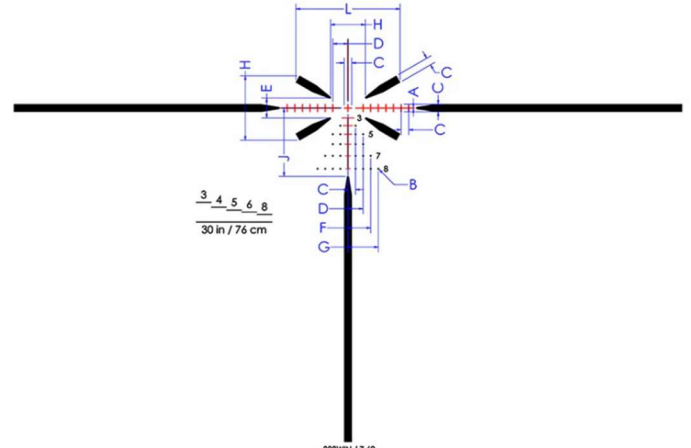

Specifications:

MAGNIFICATION	1X – 6x
FOCAL PLANE	First
OBJECTIVE DIAMETER	24 mm
TUBE DIAMETER	30 mm
EYEPIECE DIAMETER	46 mm
EYE RELIEF	90 mm nominal
FIELD OF VIEW @ 1x	22° or 38.8m @ 100m
FIELD OF VIEW @ 6x	3.7° or 6.5m @ 100m
DIOPTER RANGE	-3 TO +3
EXIT PUPIL @ 1x	9.5 mm
EXIT PUPIL @ 6x	4.0 mm
RE-ZERO MECHANISM	Finger adjustable
INTERNAL ADJUSTMENT RANGE: ELEVATION	35mrad (120 MoA)
INTERNAL ADJUSTMENT RANGE: WINDAGE	35mrad (120 MoA)
ADJUSTMENT RESOLUTION	0.1mrad
ADJUSTMENT DIRECTION	Counter-clockwise up, counter-clockwise right
FIXED FOCUS RANGE	110 m
CROSSHAIR ILLUMINATION	LED, red, 10 settings
BATTERY TYPE	CR 2032 3v lithium
WATERPROOF	2 hour @ 3 meters
SHOCKPROOF	1000g's @ 10,000 cycles
STORAGE TEMPERATURE	-51°C to +85°C
OPERATING TEMPERATURE	-40°C to +65°C
LENGTH	256 mm
WIDTH	67 mm
HIGHT	53 mm
WEIGHT	510 g

SAI Optics
SAI6 1-6x24 FFP Coyote Brown
Tactical Riflescope

Reticle:

SAI
OPTICS

CX9001

5.56 Carbine

Units	A	B	C	D	E	F	G	H	J	K	L
mrad	0.125	0.2	1	2	2.64	3	4	4.57	8.51	9	13.73
in/100yd	0.45	0.72	3.6	7.2	9.5	10.8	14.4	16.45	32.4	49.43	
cm/100m	1.25	2	10	20	26.4	30	40	45.7	85.1	90	137.3

SAI
OPTICS

CX9002

.308WIN / 7.62

Units	A	B	C	D	E	F	G	H	J	K	L
mrad	0.125	0.2	1	2	2.64	3	4	4.57	8.51	9	13.73
in/100yd	0.45	0.72	3.6	7.2	9.5	10.8	14.4	16.45	32.4	49.43	
cm/100m	1.25	2	10	20	26.4	30	40	45.7	85.1	90	137.3

SAI
OPTICS

CX9003

6.8x51mm

Units	A	B	C	D	E	F	G	H	J	K
mrad	0.125	0.2	1	2	3	4	5	6	9	9.8
in/100yd	0.45	0.72	3.6	7.2	10.8	14.4	18	21.6	32.4	35.28
cm/100m	1.25	2	10	20	30	40	50	60	90	98